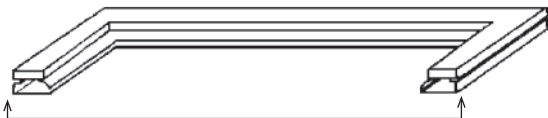

Phone: (800) 332-2500 • Fax: (800) 227-1511 • Email: orders@allpointsfps.com

GROCERY / GLASS DOOR GASKET ORDER FORM

Instructions: Match the gasket profile to the existing gasket and measure gasket outside edge to outside edge (see diagram)
OR provide the Work Order Number and Door Size given on the data plate of the unit found on the door.

Shipping Information (if different):

Company Name _____ Account Number _____
Address _____
Phone Number _____ Fax Number _____
Email Address _____
Authorized By _____ Purchase Order Number _____

Name _____
Street Address _____
City/State/Zip _____

Please Check One: ☐ Quote ☐ Order _____
Quoted By (Salesperson) _____

**MEASURE OUTSIDE EDGE TO OUTSIDE
EDGE TO THE NEAREST 1/8 INCH**