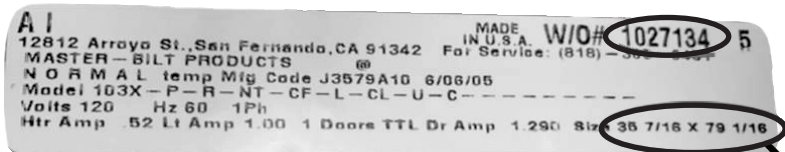

*Work Order Numbers will come from the data plate on the door of the unit.

Name Your Gasket: EXAMPLE GASKET Quantity: 2

Profile Number: 227 W/O Number: 1027134

Dimensions: Short 34 1/8 Long _____ OR Door Size: 35 7/16 X 79 1/16
Side: 65 5/8 Side: _____

Please Check One: ☒ 4 Sided ☐ 3 Sided

Name Your Gasket: _____ Quantity: _____

Profile Number: _____ W/O Number: _____

Dimensions: Short _____ Long _____ OR Door Size: _____
Side: _____ Side: _____

Please Check One: ☐ 4 Sided ☐ 3 Sided

Name Your Gasket: _____ Quantity: _____

Profile Number: _____ W/O Number: _____

Dimensions: Short _____ Long _____ OR Door Size: _____
Side: _____ Side: _____

Please Check One: ☐ 4 Sided ☐ 3 Sided

Name Your Gasket: _____ Quantity: _____

Profile Number: _____ W/O Number: _____

Dimensions: Short _____ Long _____ OR Door Size: _____
Side: _____ Side: _____

Please Check One: ☐ 4 Sided ☐ 3 Sided

PROFILE 227 (208, 300-1210, or 901025) Common Fits: Anthony	PROFILE 290 (302, 300-1221, or 901029) Common Fits: Ardco, Hobart, Norlake, Schott Gemtron, Tyler
PROFILE 365 (309, 300-1211, or 901005) Common Fits: Anthony	PROFILE 385 (307 or 300-1211) Common Fits: Ardco
PROFILE 548 (407 or 300-1247) Common Fits: Styleline, Victory	PROFILE 612 Common Fits: Anthony *Frame Gasket
PROFILE 632 (209, 300-1220, or 901026) Common Fits: Anthony, Schott Gemtron	PROFILE 782 (503 or 300-1253) Common Fits: Hussman, True, Turbo Air

**DON'T SEE WHAT YOU NEED? WE HAVE OVER 80 ADDITIONAL
GASKET PROFILES TO CHOOSE FROM. GIVE US A CALL!**